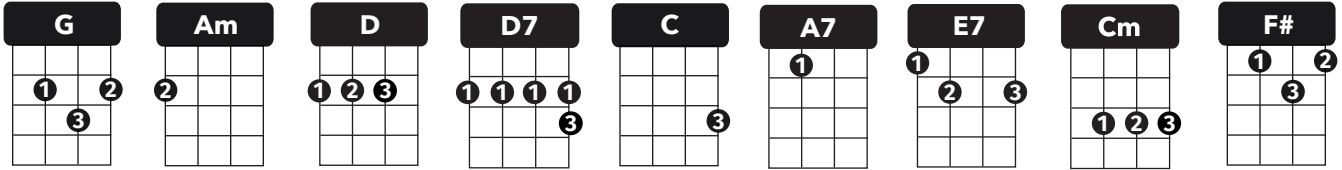

JINGLE BELL ROCK

by Joseph Beal and Jim Boothe

SWING STRUM: d- du d- du

TIMING: 1 strum per chord; on split measure, play [d du - d du]

SHUFFLE ISLAND STRUM: d- du -udu

TIMING: 1 strum per chord

INTRO	G			
VERSE	G Jingle-bell [Am - D] Snowin' and blowin' up	G Jingle-bell [Am - D] bushels of fun	G Jingle Bell Rock [Am - D] bushels of fun	G Jingle bell swing and Am / Now the jingle hop
			[Am - D] Jingle bells ring D7 (island strum) has begun	
VERSE	G Jingle-bell [Am - D] Dancin' and prancin in	G Jingle-bell [Am - D] Jingle Bell Square,	G Jingle Bell Rock [Am - D] In the frosty	[Am - D] Jingle bell time G (island strum) air
BRIDGE	(<i>island strum</i>)	C What a bright time, A7 Jingle-bell time	C it's the right time A7 is a swell time	G to rock the night away D7/ To go glidin' in a one-horse sleigh
			G Jingle a-round the clock [A7 - D] That's the Jingle Bell	E7 clock G (island strum) Rock
VERSE	G Giddy-up jingle horse C Mix and mingle in a	G pick up your feet Cm jinglin' beat	G Jingle a-round the clock [A7 - D] That's the Jingle Bell	E7 clock G (island strum) Rock
ENDING	[A7 - D] That's the Jingle Bell, [A7 - D] that's the Jingle Bell	[A7 - D] that's the Jingle Bell, G (island strum) Rock!	[A7 - D] that's the Jingle Bell, G (island strum) Rock!	G/ F#/ G/